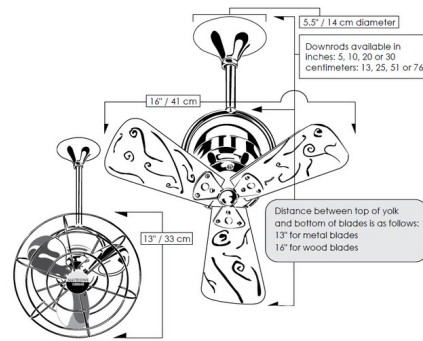

Lightology

lightology.com
866-954-4489
05-24-26

Project: _____

Company: _____

Location: _____ Fixture Type: _____

SPEC #: **MWG888521**

Approved On: _____ Approved By: _____

Bianca Directional Wood Ceiling Fan By Matthews Fan Company

Description

The Matthews-Gerbar Bianca Directional Wood Ceiling Fan is both unique and versatile, whose head can be infinitely positioned in a 180 degree arc, forward and reverse, to provide maximum, directional airflow. Bianca can be hung in small, awkward spaces or in front of HVAC ducts to make more efficient the heating, ventilation or air conditioning of any room. Available in a variety of finishes with solid, ecologically harvested Brazilian Mahogany blades. Features a 19 degree blade pitch and 16 inch diameter per head. Includes a flat ceiling canopy, one 10 inch downrod, and a 3 speed Decora-style wall control in white. Not compatible with vaulted ceiling canopy. UL and cUL listed. Limited lifetime warranty.

Shown in brushed copper / mahogany tone

Specifications

BLADE COLOR	Mahogany Tone
BODY FINISH	Brushed Copper
WATTAGE	N/A
DIMMER	N/A
DIMENSIONS	16"W x 31.5"H
BULB	N/A
COUNTRY OF ORIGIN	Brazil

CLICK TO VIEW PRODUCT