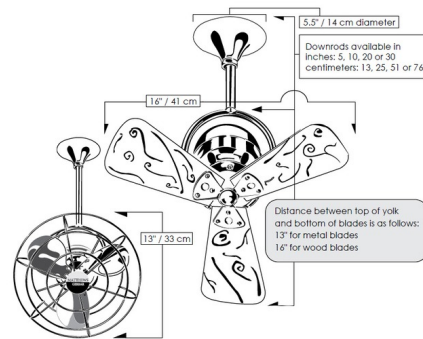

Lightology

lightology.com
866-954-4489
05-22-26

Project: _____
 Company: _____
 Location: _____ Fixture Type: _____
 SPEC #: **MWG888527**
 Approved On: _____ Approved By: _____

Bianca Directional Wood Ceiling Fan By Matthews Fan Company

Description

The Matthews-Gerbar Bianca Directional Wood Ceiling Fan is both unique and versatile, whose head can be infinitely positioned in a 180 degree arc, forward and reverse, to provide maximum, directional airflow. Bianca can be hung in small, awkward spaces or in front of HVAC ducts to make more efficient the heating, ventilation or air conditioning of any room. Available in a variety of finishes with solid, ecologically harvested Brazilian Mahogany blades. Features a 19 degree blade pitch and 16 inch diameter per head. Includes a flat ceiling canopy, one 10 inch downrod, and a 3 speed Decora-style wall control in white. Not compatible with vaulted ceiling canopy. UL and cUL listed. Limited lifetime warranty.

Shown in brushed brass / mahogany tone

Specifications

BLADE COLOR	Mahogany Tone
BODY FINISH	Brushed Brass
WATTAGE	N/A
DIMMER	N/A
DIMENSIONS	16"W x 31.5"H
BULB	N/A
COUNTRY OF ORIGIN	Brazil

CLICK TO VIEW PRODUCT