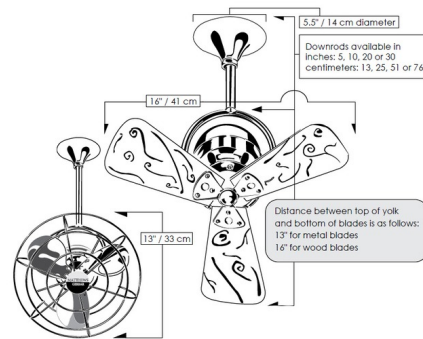

Lightology

lightology.com
866-954-4489
05-17-26

Project: _____
 Company: _____
 Location: _____ Fixture Type: _____
 SPEC #: **MWG888529**
 Approved On: _____ Approved By: _____

Bianca Directional Wood Ceiling Fan By Matthews Fan Company

Description

The Matthews-Gerbar Bianca Directional Wood Ceiling Fan is both unique and versatile, whose head can be infinitely positioned in a 180 degree arc, forward and reverse, to provide maximum, directional airflow. Bianca can be hung in small, awkward spaces or in front of HVAC ducts to make more efficient the heating, ventilation or air conditioning of any room. Available in a variety of finishes with solid, ecologically harvested Brazilian Mahogany blades. Features a 19 degree blade pitch and 16 inch diameter per head. Includes a flat ceiling canopy, one 10 inch downrod, and a 3 speed Decora-style wall control in white. Not compatible with vaulted ceiling canopy. UL and cUL listed. Limited lifetime warranty.

Shown in gloss white / mahogany tone

Specifications

BLADE COLOR	Mahogany Tone
BODY FINISH	Gloss White
WATTAGE	N/A
DIMMER	N/A
DIMENSIONS	16"W x 31.5"H
BULB	N/A
COUNTRY OF ORIGIN	Brazil

CLICK TO VIEW PRODUCT