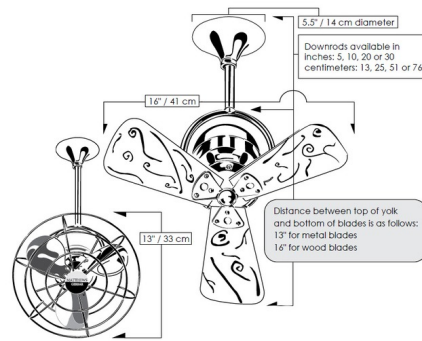

Lightology

lightology.com
866-954-4489
05-21-26

Project: _____

Company: _____

Location: _____ Fixture Type: _____

SPEC #: **MWG888539**

Approved On: _____ Approved By: _____

Bianca Directional Wood Ceiling Fan By Matthews Fan Company

Description

The Matthews-Gerbar Bianca Directional Wood Ceiling Fan is both unique and versatile, whose head can be infinitely positioned in a 180 degree arc, forward and reverse, to provide maximum, directional airflow. Bianca can be hung in small, awkward spaces or in front of HVAC ducts to make more efficient the heating, ventilation or air conditioning of any room. Available in a variety of finishes with solid, ecologically harvested Brazilian Mahogany blades. Features a 19 degree blade pitch and 16 inch diameter per head. Includes a flat ceiling canopy, one 10 inch downrod, and a 3 speed Decora-style wall control in white. Not compatible with vaulted ceiling canopy. UL and cUL listed. Limited lifetime warranty.

Shown in chrome / mahogany tone

Specifications

BLADE COLOR	Mahogany Tone
BODY FINISH	Ametista
WATTAGE	N/A
DIMMER	N/A
DIMENSIONS	16"W x 31.5"H
BULB	N/A
COUNTRY OF ORIGIN	Brazil

CLICK TO VIEW PRODUCT

Notes: