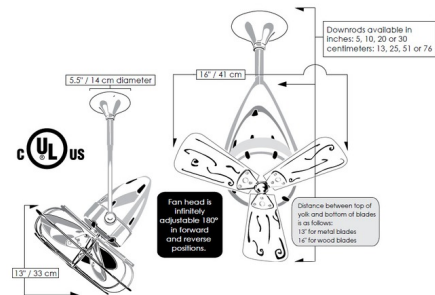

### Description

The Matthews-Gerbar/Jarold Directional Wood Ceiling Fan is both unique and versatile, whose head can be infinitely positioned in a 180 degree arc, forward and reverse, to provide maximum, directional airflow. Bianca can be hung in small, awkward spaces or in front of HVAC ducts to make more efficient the heating, ventilation or air conditioning of any room. Available in a variety of finishes with solid, ecologically harvested Brazilian Mahogany blades. Features a 19 degree blade pitch and 16 inch diameter per head. Includes a flat ceiling canopy, one 10 inch downrod, and a 3 speed Decpra-style wall control in White. Not compatible with vaulted ceiling canopy. Limited lifetime warranty.

### Specifications

BLADE COLOR	Mahogany Tone
BODY FINISH	Brushed Brass
WATTAGE	N/A
DIMMER	N/A
DIMENSIONS	16"W x 26"H
BULB	N/A
COUNTRY OF ORIGIN	Brazil

CLICK TO VIEW PRODUCT

Notes: