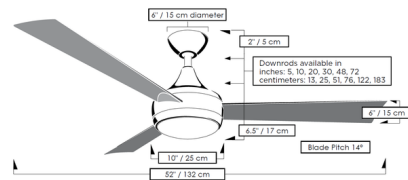

CLICK TO VIEW PRODUCT

Notes: