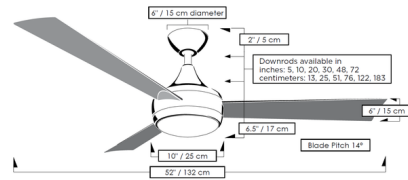

CLICK TO VIEW PRODUCT

Notes: