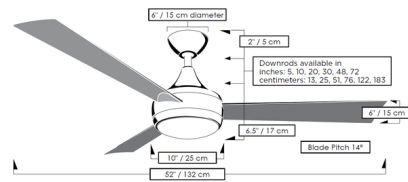

CLICK TO VIEW PRODUCT

Notes: