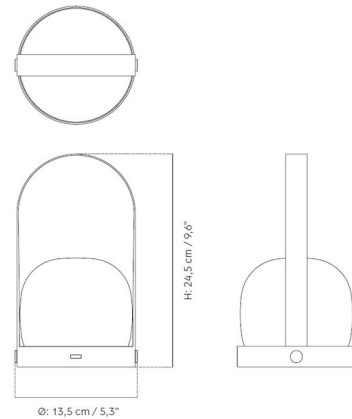

Specifications

COLOR White
BODY FINISH Black
WATTAGE 2.5W
DIMMER Included
DIMENSIONS 5.31"W x 9.65"H
INTEGRATED LED MODULE 1 x LED/2.5W/120V LED
COUNTRY OF ORIGIN China

Technical Information

COLOR RENDERING 80 CRI
LAMP COLOR 2700K
LUMENS/WATT 100.00
LUMINOUS FLUX 250 lumens