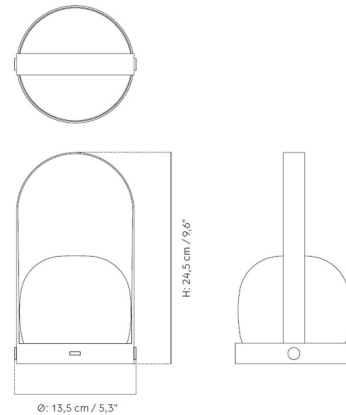

Shown in black / white

Specifications

COLOR	White
BODY FINISH	Black
WATTAGE	2.5W
DIMMER	Included
DIMENSIONS	5.31"W x 9.65"H
INTEGRATED LED MODULE	1 x LED/2.5W/120V LED
COUNTRY OF ORIGIN	China

Technical Information