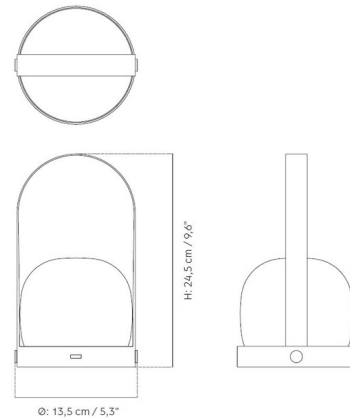

CLICK TO VIEW PRODUCT

Notes: