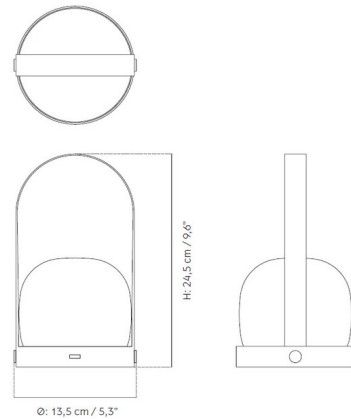

Shown in brushed brass / white

CLICK TO VIEW PRODUCT

Notes: