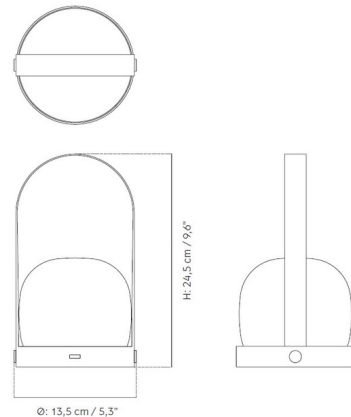

Shown in brushed brass / white

CLICK TO VIEW PRODUCT

Notes: