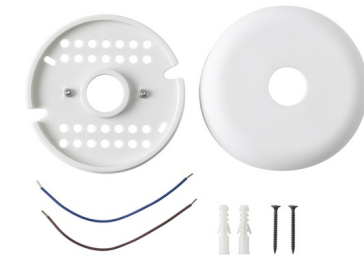

Lightology

lightology.com
866-954-4489
05-17-26

Project: _____

Company: _____

Location: _____ Fixture Type: _____

SPEC #: **MUU888856**

Approved On: _____ Approved By: _____

Multi Canopy for E27 Pendant By Muuto

Description

The Multi Canopy for E27 Pendant is for use with the E27 Pendant by Muuto, sold separately, to hold up to 14 single pendants in one area. Create a variety of looks with different colors and lengths.

Shown in white

Specifications

COLOR	N/A
BODY FINISH	White
WATTAGE	N/A
DIMMER	N/A
DIMENSIONS	4.92"W x 2.75"H
BULB	N/A

CLICK TO VIEW PRODUCT

Notes: