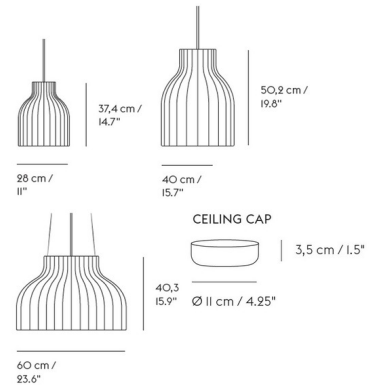

Specifications

COLOR N/A
BODY FINISH White
WATTAGE 5W
DIMMER Standard 120V
DIMENSIONS 11"W x 14.7"H
BULB NOT INCLUDED 1 x G25/Medium (E26)/5W/120V LED
OTHER BULB OPTIONS 1 x A19 3-Way/Medium (E26)/120V LED

Technical Information

PRODUCT DIMENSIONS Cable Length: 157.5"

Shown in white

CLICK TO VIEW PRODUCT

Notes: