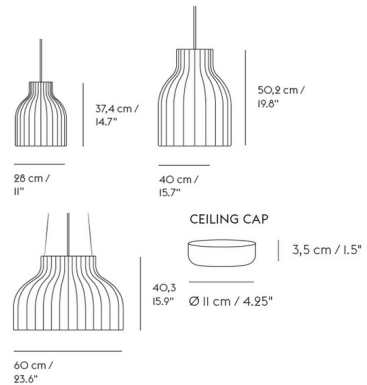

By Muuto

Description

The Strand Bell Pendant is formed from tiny strands of a cloud like material that tightly clings to a spinning bell shaped steel frame. This creates a complex, intriguing structure that shrouds the light source while acting as its diffuser. With its see through expression, the cocoon material allows for the Strand Pendant Lamp to filter light for a warm, comfortable glow. Available in three sizes. UL and CSA listed.

Shown in white

Specifications

COLOR	N/A
BODY FINISH	White
WATTAGE	5W
DIMMER	Standard 120V
DIMENSIONS	15.7"W x 19.8"H
BULB NOT INCLUDED	1 x G25/Medium (E26)/5W/120V LED
OTHER BULB OPTIONS	1 x A19 3-Way/Medium (E26)/120V LED