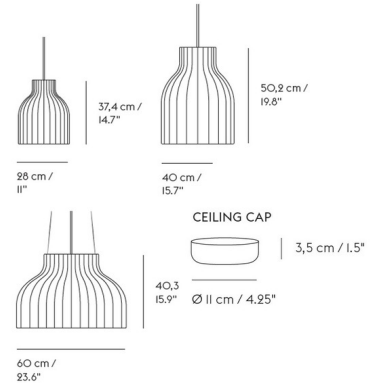

Description

The Strand Bell Pendant is formed from tiny strands of a cloud like material that tightly clings to a spinning bell shaped steel frame. This creates a complex, intriguing structure that shrouds the light source while acting as its diffuser. With its see through expression, the cocoon material allows for the Strand Pendant Lamp to filter light for a warm, comfortable glow. Available in three sizes. UL and CSA listed.

Shown in white

Specifications

COLOR	N/A
BODY FINISH	White
WATTAGE	8W
DIMMER	Standard 120V
DIMENSIONS	23.6"W x 15.9"H
BULB NOT INCLUDED	1 x G40/Medium (E26)/8W/120V LED
OTHER BULB OPTIONS	1 x A19 3-Way/Medium (E26)/120V LED 1 x A19/Medium (E26)/60W/120V Incandescent