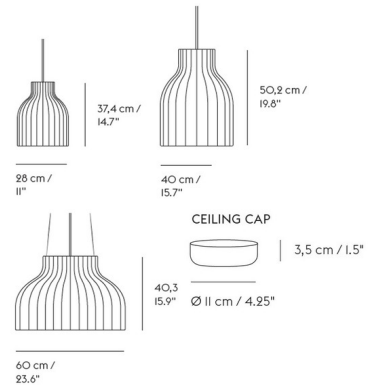

By Muuto

Description

The Strand Bell Pendant is formed from tiny strands of a cloud like material that tightly clings to a spinning bell shaped steel frame. This creates a complex, intriguing structure that shrouds the light source while acting as its diffuser. With its see through expression, the cocoon material allows for the Strand Pendant Lamp to filter light for a warm, comfortable glow. Available in three sizes. UL and CSA listed.

Shown in white

Specifications

COLOR	N/A
BODY FINISH	White
WATTAGE	8W
DIMMER	Standard 120V
DIMENSIONS	23.6"W x 15.9"H
BULB NOT INCLUDED	1 x G40/Medium (E26)/8W/120V LED
OTHER BULB OPTIONS	1 x A19 3-Way/Medium (E26)/120V LED 1 x A19/Medium (E26)/60W/120V Incandescent