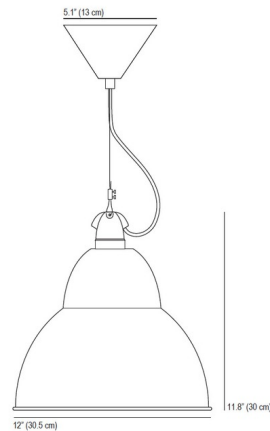

## BB1 Pendant By Original BTC

### Specifications

COLOR	N/A
BODY FINISH	Yellow
WATTAGE	100W
DIMMER	Standard 120V
DIMENSIONS	12"W x 11.75"H
BULB NOT INCLUDED	1 x A19/Medium (E26)/100W/120V Incandescent
COUNTRY OF ORIGIN	United Kingdom