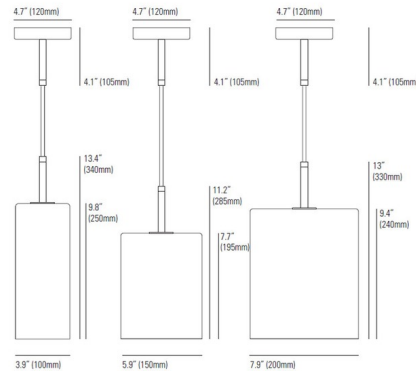

### Specifications

COLOR . . . . . Anthracite  
BODY FINISH . . . . . Weathered Brass  
WATTAGE . . . . . 60W  
DIMMER . . . . . Standard 120V  
DIMENSIONS . . . . . 4"W x 13.5"H  
BULB NOT INCLUDED . . . . . 1 x Edison/Medium (E26)/60W/120V Incandescent  
OTHER BULB OPTIONS . . . . . 1 x Edison/Medium (E26)/120V LED  
COUNTRY OF ORIGIN . . . . . United Kingdom

### Technical Information

PRODUCT DIMENSIONS . . . . . Cable Length: 67"

CLICK TO VIEW PRODUCT

Notes: