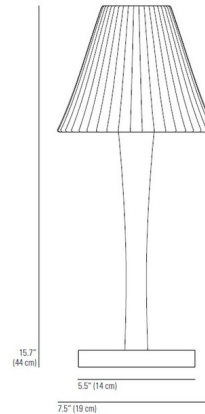

Lightology

lightology.com
866-954-4489
04-28-26

Project: _____

Company: _____

Location: _____ Fixture Type: _____

SPEC #: **OBT888879**

Approved On: _____ Approved By: _____

Cecil Table Lamp By Original BTC

Description

The Cecil Table Lamp exude quality and simple sophistication. The Pleated Natural White Bone China shade is complemented by a slim stem. Includes a sand and taupe braided cord. Switch is located on the socket. Made in the UK. UL listed.

Shown in oak / natural white

Specifications

COLOR	Natural White
BODY FINISH	Oak
WATTAGE	8W
DIMMER	Standard 120V
DIMENSIONS	7.5"W x 15.7"H
BULB NOT INCLUDED	1 x A19/Medium (E26)/8W/120V LED
OTHER BULB OPTIONS	1 x A19/Medium (E26)/120V LED 1 x A19/Medium (E26)/60W/120V Incandescent
COUNTRY OF ORIGIN	United Kingdom