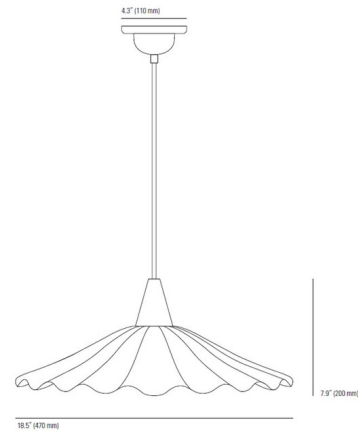

Specifications

COLOR	Natural White
BODY FINISH	White
WATTAGE	100W
DIMMER	Standard 120V
DIMENSIONS	18.5"W x 7.9"H
BULB NOT INCLUDED	1 x A19/Medium (E26)/100W/120V Incandescent
OTHER BULB OPTIONS	1 x A19/Medium (E26)/120V LED
COUNTRY OF ORIGIN	United Kingdom

Technical Information

PRODUCT DIMENSIONS	Cable Length: 59"
--------------------	-------------------

Shown in white / natural white

CLICK TO VIEW PRODUCT

Notes: