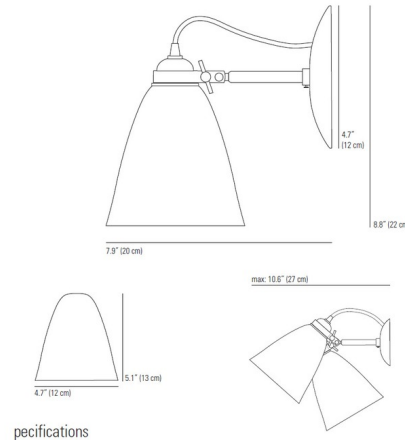

Lightology

lightology.com
866-954-4489
04-25-26

Project: _____
Company: _____
Location: _____ Fixture Type: _____
SPEC #: **OBT888888**
Approved On: _____ Approved By: _____

Circle Wall Sconce By Original BTC

Description

The Circle Wall Sconce brings an understated elegance to any space in your home. The Bone China cone shaped shade is available with Black stripes or Natural White. Head adjusts up and down to direct light where you desire it. Made in the UK. UL listed.

Shown in white / black / white

Specifications

| | |
|--------------------|--|
| COLOR | Black / White |
| BODY FINISH | White |
| WATTAGE | 8W |
| DIMMER | Standard 120V |
| DIMENSIONS | 4.75"W x 8.75"H x 10.5"D |
| BULB NOT INCLUDED | 1 x A19/Medium (E26)/8W/120V LED |
| OTHER BULB OPTIONS | 1 x A19/Medium (E26)/60W/120V Incandescent |
| COUNTRY OF ORIGIN | United Kingdom |