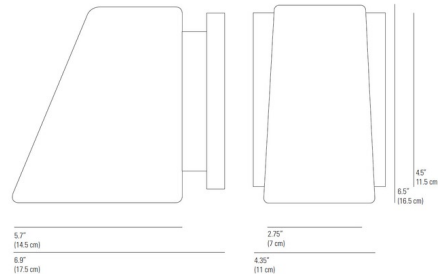

### Specifications

COLOR . . . . . Natural White  
BODY FINISH . . . . . Chrome  
WATTAGE . . . . . 40W  
DIMMER . . . . . Standard 120V  
DIMENSIONS . . . . . 4.35"W x 11.5"H x 6.9"D  
BULB NOT INCLUDED . . . . . 1 x A19/Medium (E26)/40W/120V Incandescent  
OTHER BULB OPTIONS . . . . . 1 x A19/Medium (E26)/120V LED  
COUNTRY OF ORIGIN . . . . . United Kingdom