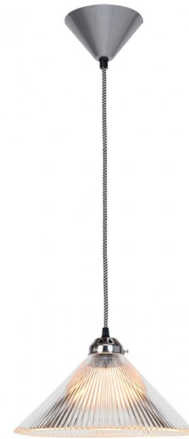

Lightology

lightology.com
866-954-4489
05-25-26

Project: _____

Company: _____

Location: _____ Fixture Type: _____

SPEC #: **OBT888898**

Approved On: _____ Approved By: _____

Coolie Pendant By Original BTC

Description

The Coolie Pendant is traditionally inspired with a modern twist, making it an ideal choice for lighting a variety of spaces in your home. The cone shape ribbed Prismatic Clear glass shade allows for a pretty and even dispersion of light. Finished in Polished Nickel. Includes a black and white cotton braid cable. Made in the UK. UL listed.

Specifications

COLOR . . . . . Prismatic
BODY FINISH . . . . . Polished Nickel
WATTAGE 100W
DIMMER . . . . . Standard 120V
DIMENSIONS . . . . . 11.8"W x 7"H
BULB NOT INCLUDED . . . . . 1 x A19/Medium (E26)/100W/120V Incandescent
OTHER BULB OPTIONS . . . . . 1 x A19/Medium (E26)/120V LED
COUNTRY OF ORIGIN . . . . . United Kingdom

Technical Information

PRODUCT DIMENSIONS . . . . . Cable Length: 60"

Shown in polished nickel / prismatic