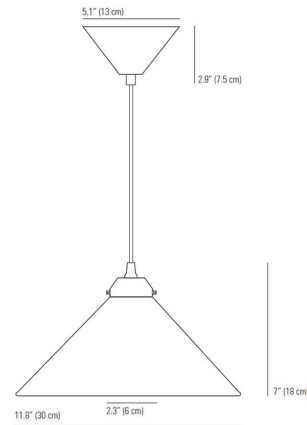

### Specifications

COLOR . . . . . Prismatic  
BODY FINISH . . . . . Polished Nickel  
WATTAGE . . . . . 100W  
DIMMER . . . . . Standard 120V  
DIMENSIONS . . . . . 11.8"W x 7"H  
BULB NOT INCLUDED . . . . . 1 x A19/Medium (E26)/100W/120V Incandescent  
OTHER BULB OPTIONS . . . . . 1 x A19/Medium (E26)/120V LED  
COUNTRY OF ORIGIN . . . . . United Kingdom

### Technical Information

PRODUCT DIMENSIONS . . . . . Cable Length: 60"

Shown in polished nickel / prismatic

CLICK TO VIEW PRODUCT

Notes: