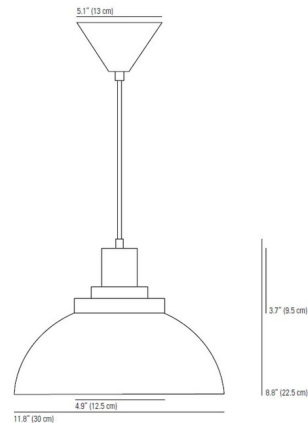

By Original BTC

Description

The Cosmo Prismatic Pendant is a clean elegant piece, fit for both traditional and modern spaces alike. The ribbed Prismatic dome shape shade is paired with a Chrome finish. Comes with a black cotton braid cable. Made in the UK. UL listed.

Specifications

COLOR Prismatic
BODY FINISH Polished Nickel
WATTAGE 100W
DIMMER Standard 120V
DIMENSIONS 11.8"W x 8.8"H
BULB NOT INCLUDED 1 x A19/Medium (E26)/100W/120V Incandescent
OTHER BULB OPTIONS 1 x A19/Medium (E26)/120V LED
COUNTRY OF ORIGIN United Kingdom

Technical Information

PRODUCT DIMENSIONS Cable Length: 62

Shown in polished nickel / prismatic

CLICK TO VIEW PRODUCT

Notes: