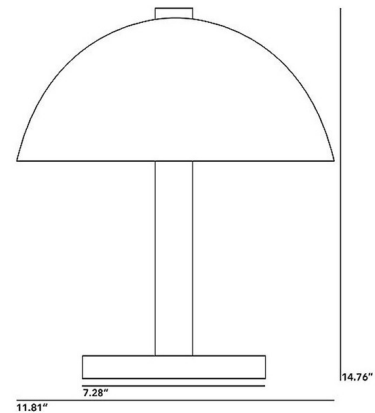

### Description

The Cosmo Prismatic Table Lamp is a clean elegant piece, fit for both traditional and modern spaces alike. The ribbed Prismatic dome shape shade is paired with a Chrome finish. Comes with a black cotton braid cord with in-line switch. Made in the UK. UL listed.

### Specifications

COLOR . . . . . Prismatic  
BODY FINISH . . . . . Chrome  
WATTAGE . . . . . 40W  
DIMMER . . . . . Standard 120V  
DIMENSIONS . . . . . 11.81"W x 14.76"H  
BULB NOT INCLUDED . . . . . 1 x B10/Candelabra (E12)/40W/120V Incandescent  
OTHER BULB OPTIONS . . . . . 1 x B10/Candelabra (E12)/120V LED  
COUNTRY OF ORIGIN . . . . . United Kingdom

### Technical Information

PRODUCT DIMENSIONS . . . . . Cord: 59"

Shown in chrome / prismatic

CLICK TO VIEW PRODUCT

Notes: