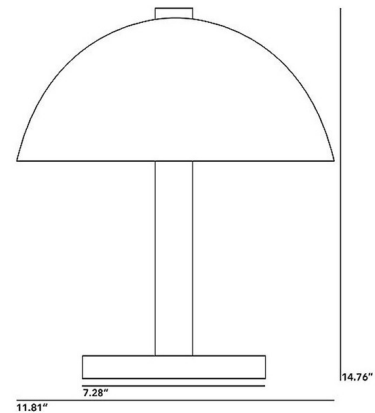

CLICK TO VIEW PRODUCT

Notes: