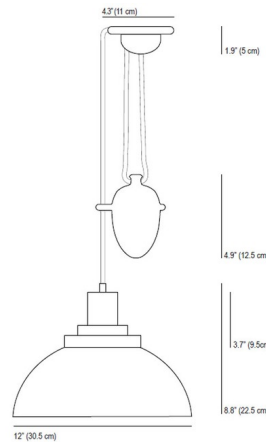

### Description

The Cosmo Rise and Fall Pendant is a clean elegant piece in Bone China, fit for both traditional and modern spaces alike. The unique pulley system allows you to customize the length any time you choose. The smooth Natural White dome shape shade is paired with a White finish. Comes with a sand and taupe cotton braid cable. Made in the UK. UL listed.

### Specifications

COLOR . . . . . Natural White  
BODY FINISH . . . . . White  
WATTAGE . . . . . 8W  
DIMMER . . . . . Standard 120V  
DIMENSIONS . . . . . 12"W x 8.8"H  
BULB NOT INCLUDED . . . . . 1 x A19/Medium (E26)/8W/120V LED  
OTHER BULB OPTIONS . . . . . 1 x A19/Medium (E26)/60W/120V Incandescent  
COUNTRY OF ORIGIN . . . . . United Kingdom

### Technical Information

PRODUCT DIMENSIONS . . . . . Cable Length: 67"

Shown in white / natural white

CLICK TO VIEW PRODUCT

Notes: