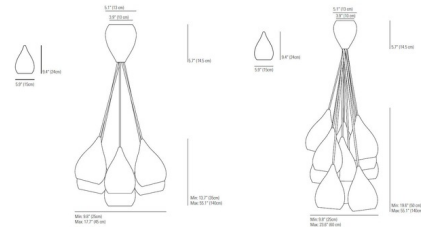

Description

The Drop One Multi Light Pendant is a slim elegant piece in Bone China, fit for both modern and traditional spaces alike. The Natural White diffusers are complemented by a White finish. Available in 6 and 11 light options. Comes with sand and taupe cotton braid cables. Made in the UK. UL listed.

Specifications

COLOR Natural White
BODY FINISH White
WATTAGE 66W
DIMMER Not Dimmable
DIMENSIONS 23.6"W x 55.1"H
BULB NOT INCLUDED 6 x CF/Medium (E26)/11W/120V Compact Fluorescent
OTHER BULB OPTIONS 6 x A19/Medium (E26)/120V LED
COUNTRY OF ORIGIN United Kingdom

Technical Information

PRODUCT DIMENSIONS Cable Length: 78.7"

Shown in white / natural white

CLICK TO VIEW PRODUCT

Notes: