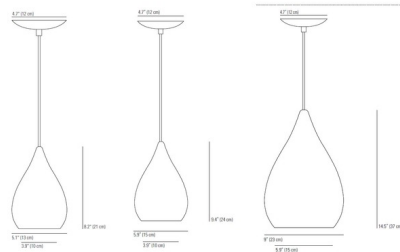

Lightology

lightology.com
866-954-4489
05-18-26

Project: _____

Company: _____

Location: _____ Fixture Type: _____

SPEC #: **OBT888915**

Approved On: _____ Approved By: _____

Drop One Pendant By Original BTC

Description

The Drop One Pendant is a slim elegant piece in Bone China, fit for both modern and traditional spaces alike. The Natural White diffuser is complemented by a Gloss White or Matte White finish. Available in three sizes. Comes with a sand a taupe cotton braid cable. Made in the UK. UL listed.

Shown in matte white / natural white

Specifications

COLOR Natural White
BODY FINISH Matte White
WATTAGE 40W
DIMMER Standard 120V
DIMENSIONS 5.1\"W x 8.2\"H
BULB NOT INCLUDED 1 x A19/Medium (E26)/40W/120V Incandescent
OTHER BULB OPTIONS 1 x A19/Medium (E26)/120V LED
COUNTRY OF ORIGIN United Kingdom

Technical Information

PRODUCT DIMENSIONS Cable Length: 61"

CLICK TO VIEW PRODUCT

Notes: