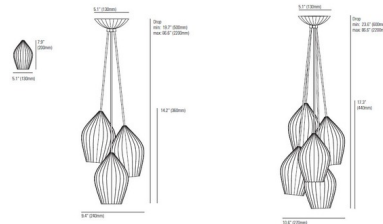

## Fin Group Pendant By Original BTC

### Description

The Fin Group Pendant is an eye catching piece with Bone China shades that have been molded into beautiful organic shapes, creating dramatic light and shade when lit. Available in Natural White with 3 and 5 light options. A bone china ceiling rose and sand and taupe cotton braid cables are included. Made in the UK. UL listed.

### Specifications

COLOR	Natural White
BODY FINISH	White
WATTAGE	120W
DIMMER	Standard 120V
DIMENSIONS	9.5"W x 14.25"H
BULB NOT INCLUDED	3 x A19/Medium (E26)/40W/120V Incandescent
OTHER BULB OPTIONS	3 x A19/Medium (E26)/120V LED
COUNTRY OF ORIGIN	United Kingdom

### Technical Information

PRODUCT DIMENSIONS	Max Overall Height: 86.6"
--------------------	---------------------------

CLICK TO VIEW PRODUCT

Notes: