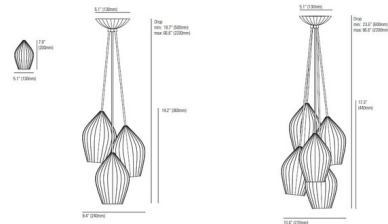

Lightology

lightology.com
866-954-4489
07-08-26

Project: _____

Company: _____

Location: _____ Fixture Type: _____

SPEC #: **OBT888923**

Approved On: _____ Approved By: _____

Fin Group Pendant By Original BTC

Description

The Fin Group Pendant is an eye catching piece with Bone China shades that have been molded into beautiful organic shapes, creating dramatic light and shade when lit. Available in Natural White with 3 and 5 light options. A bone china ceiling rose and sand and taupe cotton braid cables are included. Made in the UK. UL listed.

Shown in white / natural white

Specifications

COLOR	Natural White
BODY FINISH	White
WATTAGE	120W
DIMMER	Standard 120V
DIMENSIONS	9.5"W x 14.25"H
BULB NOT INCLUDED	3 x A19/Medium (E26)/40W/120V Incandescent
OTHER BULB OPTIONS	3 x A19/Medium (E26)/120V LED
COUNTRY OF ORIGIN	United Kingdom

Technical Information

PRODUCT DIMENSIONS	Max Overall Height: 86.6"
--------------------	---------------------------

CLICK TO VIEW PRODUCT

Notes: