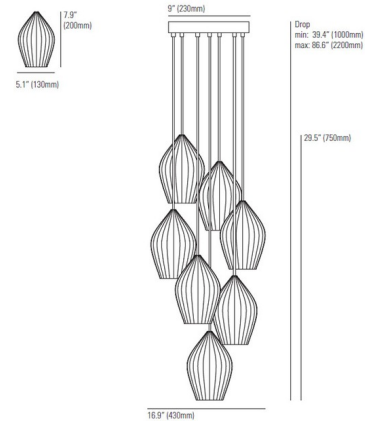

Description

The Fin Grouping of 7 Pendant is an eye catching piece with Bone China shades that have been molded into beautiful organic shapes, creating dramatic light and shade when lit. Available in Natural White. A bone china ceiling rose and sand and taupe cotton braid cables are included. Made in the UK. UL listed.

Specifications

COLOR	Natural White
BODY FINISH	White
WATTAGE	280W
DIMMER	Standard 120V
DIMENSIONS	16.9"W x 29.5"H
BULB NOT INCLUDED	7 x A19/Medium (E26)/40W/120V Incandescent
OTHER BULB OPTIONS	7 x A19/Medium (E26)/120V LED
COUNTRY OF ORIGIN	United Kingdom

Technical Information

PRODUCT DIMENSIONS	Max Overall Height: 86.6"
--------------------	---------------------------

Shown in white / natural white

CLICK TO VIEW PRODUCT

Notes: