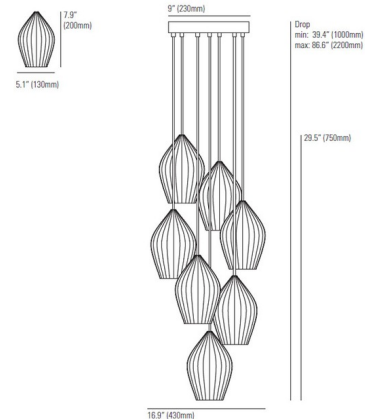

### Description

The Fin Grouping of 7 Pendant is an eye catching piece with Bone China shades that have been molded into beautiful organic shapes, creating dramatic light and shade when lit. Available in Natural White. A bone china ceiling rose and sand and taupe cotton braid cables are included. Made in the UK. UL listed.

### Specifications

COLOR	Natural White
BODY FINISH	White
WATTAGE	280W
DIMMER	Standard 120V
DIMENSIONS	16.9"W x 29.5"H
BULB NOT INCLUDED	7 x A19/Medium (E26)/40W/120V Incandescent
OTHER BULB OPTIONS	7 x A19/Medium (E26)/120V LED
COUNTRY OF ORIGIN	United Kingdom

### Technical Information

PRODUCT DIMENSIONS	Max Overall Height: 86.6"
--------------------	---------------------------

Shown in white / natural white

CLICK TO VIEW PRODUCT

Notes: