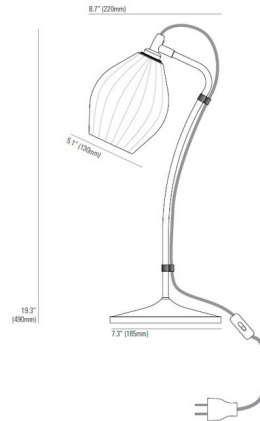

Lightology

lightology.com
866-954-4489
07-07-26

Project: _____

Company: _____

Location: _____ Fixture Type: _____

SPEC #: **OBT888927**

Approved On: _____ Approved By: _____

Fin Stem Table Lamp By Original BTC

Description

The Fin Table Lamp is an eye catching piece with a Bone China shade that has been molded into a beautiful organic shape, creating dramatic light and shade when lit. The elegant curved stem is available with a Satin Chrome finish. Includes grey cotton braid cord with in-line switch. Made in the UK. UL listed.

Shown in white / satin chrome

Specifications

| | |
|--------------------|--|
| COLOR | Satin Chrome |
| BODY FINISH | White |
| WATTAGE | 40W |
| DIMMER | Not Dimmable |
| DIMENSIONS | 8.7"W x 19.3"H |
| BULB NOT INCLUDED | 1 x A19/Medium (E26)/40W/120V Incandescent |
| OTHER BULB OPTIONS | 1 x A19/Medium (E26)/120V LED |
| COUNTRY OF ORIGIN | United Kingdom |

Technical Information

| | |
|--------------------|-------------|
| PRODUCT DIMENSIONS | Cord: 98.4" |
|--------------------|-------------|

CLICK TO VIEW PRODUCT

Notes: