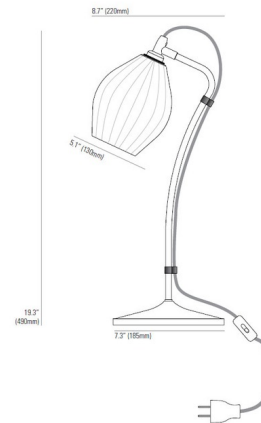

### Description

The Fin Table Lamp is an eye catching piece with a Bone China shade that has been molded into a beautiful organic shape, creating dramatic light and shade when lit. The elegant curved stem is available with a Satin Chrome finish. Includes grey cotton braid cord with in-line switch. Made in the UK. UL listed.

### Specifications

COLOR	Satin Chrome
BODY FINISH	White
WATTAGE	40W
DIMMER	Not Dimmable
DIMENSIONS	8.7"W x 19.3"H
BULB NOT INCLUDED	1 x A19/Medium (E26)/40W/120V Incandescent
OTHER BULB OPTIONS	1 x A19/Medium (E26)/120V LED
COUNTRY OF ORIGIN	United Kingdom

### Technical Information

PRODUCT DIMENSIONS	Cord: 98.4"
--------------------	-------------

Shown in white / satin chrome

CLICK TO VIEW PRODUCT

Notes: