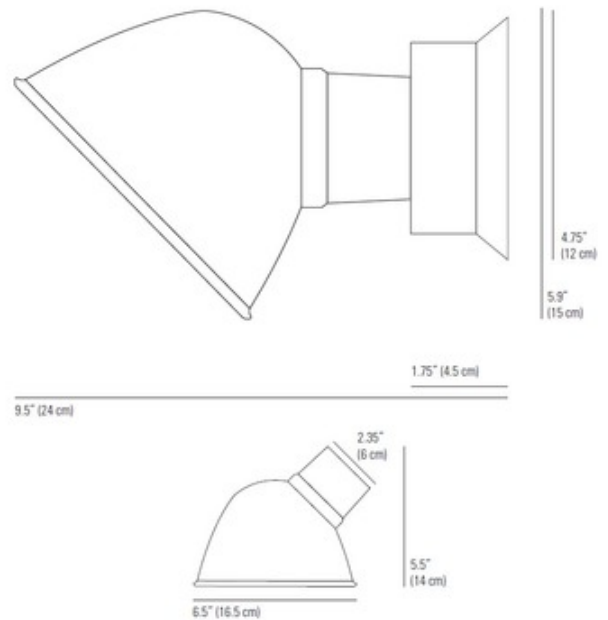

COMPANY

PROJECT

FIXTURE TYPE

APPROVED BY

DATE