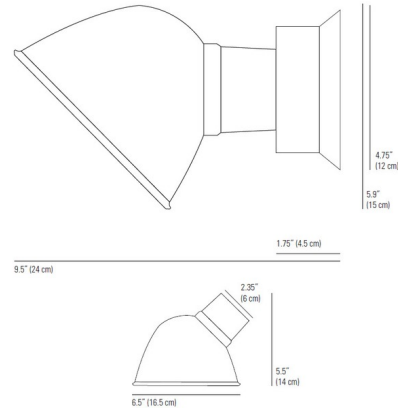

### Specifications

COLOR . . . . . Cream  
BODY FINISH . . . . . Polished Aluminum  
WATTAGE . . . . . 40W  
DIMMER . . . . . Standard 120V  
DIMENSIONS . . . . . 6.5"W x 6"H x 9"D  
BULB NOT INCLUDED . . . . . 1 x A19/Medium (E26)/40W/120V Incandescent  
COUNTRY OF ORIGIN . . . . . United Kingdom