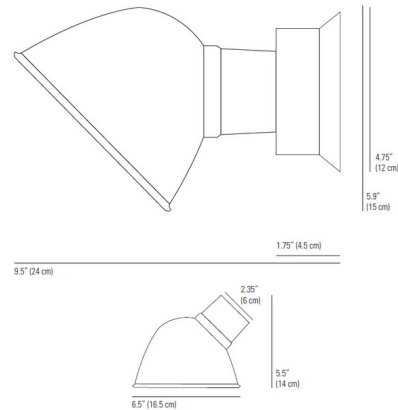

By Original BTC

Description

The Ginger Wall Sconce has a pleasingly rounded shade, perfect in a variety of rooms in your home. With its moveable shade, the Ginger can be raised or lowered to create the perfect ambiance or deliver light where directly needed. Available in White, Cream, Black, or Chrome with a Polished Aluminum base. Made in the UK. UL listed.

Shown in polished aluminum / white

Specifications

COLOR	White
BODY FINISH	Polished Aluminum
WATTAGE	40W
DIMMER	Standard 120V
DIMENSIONS	6.5"W x 6"H x 9"D
BULB NOT INCLUDED	1 x A19/Medium (E26)/40W/120V Incandescent
COUNTRY OF ORIGIN	United Kingdom