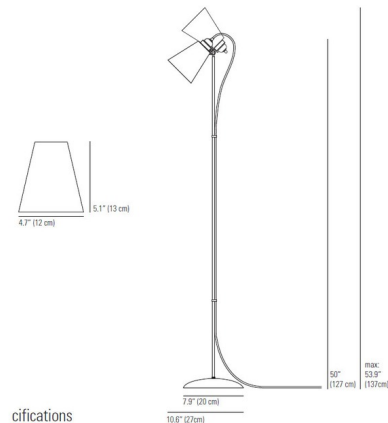

Description

The Hector Pleat Floor Lamp is a British design classic with a Natural White bone china shade. Head can adjust to direct light where you need it. Features a Chrome stem. Comes with a sand and taupe cotton braid cord. Made in the UK. UL listed.

Specifications

COLOR	Natural White
BODY FINISH	Chrome
WATTAGE	40W
DIMMER	N/A
DIMENSIONS	10.75"W x 54"H
BULB NOT INCLUDED	1 x A19/Medium (E26)/40W/120V Incandescent
COUNTRY OF ORIGIN	United Kingdom

Technical Information

PRODUCT DIMENSIONS	Cord: 120"
--------------------	------------

Shown in chrome / natural white

CLICK TO VIEW PRODUCT

Notes: