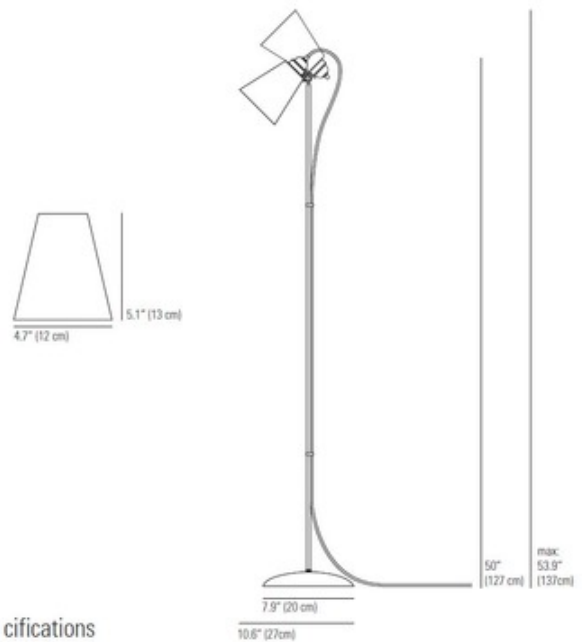

BRAND

Original BTC

DESCRIPTION

The Hector Pleat Floor Lamp is a British design classic with a Natural White bone china shade. Head can adjust to direct light where you need it. Features a Chrome stem. Comes with a sand and taupe cotton braid cord. Made in the UK. UL listed.

Shown in: Chrome / Natural White

SHADE COLOR	Natural White
BODY FINISH	Chrome
WATTAGE	40W
DIMMER	N/A
DIMENSIONS	10.75"W x 54"H
BULB NOT INCLUDED	
LAMP	1 x A19/Medium (E26)/40W/120V Incandescent

Technical Information

PRODUCT DIMENSIONS	Cord: 120"
---------------------------	------------

SPEC #	OBT888956
---------------	-----------

ifications

COMPANY	PROJECT	FIXTURE TYPE	APPROVED BY	DATE