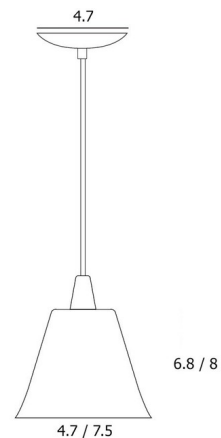

Specifications

COLOR	Natural White
BODY FINISH	White
WATTAGE	40W
DIMMER	Standard 120V
DIMENSIONS	4.7"W x 6.8"H
BULB NOT INCLUDED	1 x A19/Medium (E26)/40W/120V Incandescent
COUNTRY OF ORIGIN	United Kingdom

Technical Information

PRODUCT DIMENSIONS	Cable Length: 61"
--------------------	-------------------

Shown in white / natural white

CLICK TO VIEW PRODUCT

Notes: