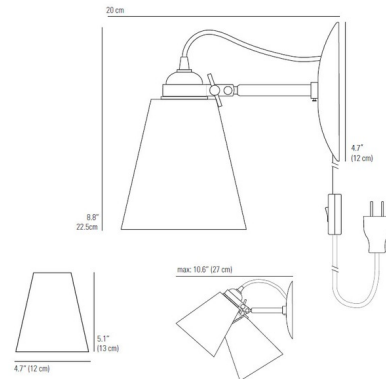

### Description

The Hector Pleat Plug-in Wall Sconce is a British design classic in Natural White bone china pleated shade. Head can adjust to direct light where you need it. Comes with a 98.4 inch cord and plug. 13.7 inches from base to the on/off switch. Made in the UK. UL listed.

### Specifications

COLOR . . . . . Natural White  
BODY FINISH . . . . . Brushed Steel  
WATTAGE . . . . . 40W  
DIMMER . . . . . Standard 120V  
DIMENSIONS . . . . . 4.75"W x 8.8"H x 7.8"D  
BULB NOT INCLUDED . . . . . 1 x A19/Medium (E26)/40W/120V Incandescent  
COUNTRY OF ORIGIN . . . . . United Kingdom

### Technical Information

PRODUCT DIMENSIONS . . . . . Backplate: 4.7" Dia.

Shown in brushed steel / natural white

CLICK TO VIEW PRODUCT

Notes: