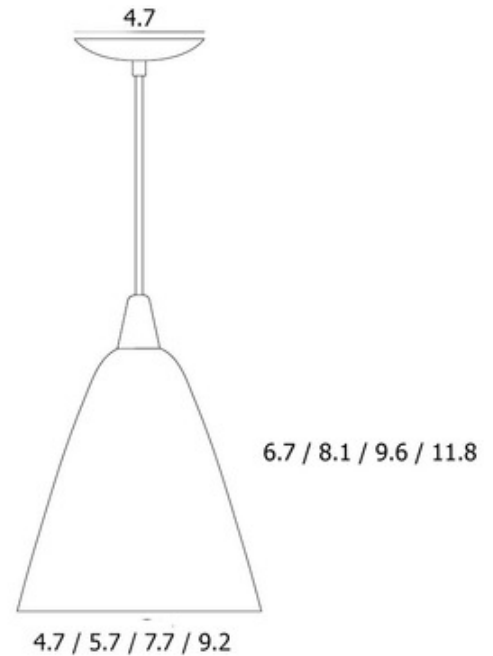

BRAND

Original BTC

DESCRIPTION

The Hector Pendant is a British design classic with a Natural White bone china shade. Available in four sizes. Comes with a White canopy and taupe cotton braided cord. Made in the UK. UL listed.

Shown in: White / Natural White

SHADE COLOR	Natural White
BODY FINISH	White
WATTAGE	40W
DIMMER	Standard 120V
DIMENSIONS	4.7"W x 6.7"H
BULB NOT INCLUDED	
LAMP	1 x A19/Medium (E26)/40W/120V Incandescent

Technical Information

PRODUCT DIMENSIONS	Cord Length: 63"
---------------------------	------------------

SPEC #	OBT888961
---------------	-----------

COMPANY	PROJECT	FIXTURE TYPE	APPROVED BY	DATE