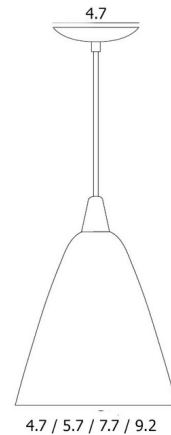

Specifications

COLOR Natural White
BODY FINISH White
WATTAGE 40W
DIMMER Standard 120V
DIMENSIONS 4.7"W x 6.7"H
BULB NOT INCLUDED 1 x A19/Medium (E26)/40W/120V Incandescent
COUNTRY OF ORIGIN United Kingdom

Technical Information

PRODUCT DIMENSIONS Cord Length: 63"

Shown in white / natural white

CLICK TO VIEW PRODUCT

Notes: