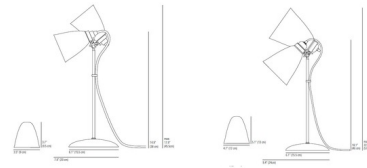

By Original BTC

Description

The Hector Dome Table Lamp is a British design classic in bone china with a head that can adjust to direct light wherever you need it. Comes in Natural White, Light Green, or Light Blue with a matching base and Chrome stem. Available in two sizes. Includes a sand and taupe cotton braid cord. Made in the UK. UL listed.

Shown in chrome / light blue

Specifications

COLOR Light Blue
BODY FINISH Chrome
WATTAGE 40W
DIMMER Standard 120V
DIMENSIONS 7.9"W x 17.9"H
BULB NOT INCLUDED 1x R50/Candelabra (E12)/40W/120V Incandescent
COUNTRY OF ORIGIN United Kingdom

Technical Information

PRODUCT DIMENSIONS Cord: 96"

CLICK TO VIEW PRODUCT

Notes: