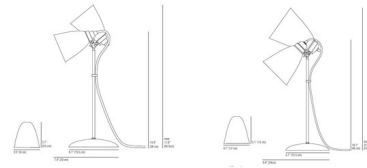

Lightology

lightology.com
866-954-4489
07-04-26

Project: _____

Company: _____

Location: _____ Fixture Type: _____

SPEC #: **OBT888965**

Approved On: _____ Approved By: _____

Hector Dome Table Lamp By Original BTC

Description

The Hector Dome Table Lamp is a British design classic in bone china with a head that can adjust to direct light wherever you need it. Comes in Natural White, Light Green, or Light Blue with a matching base and Chrome stem. Available in two sizes. Includes a sand and taupe cotton braid cord. Made in the UK. UL listed.

Shown in chrome / light blue

Specifications

COLOR Light Blue
BODY FINISH Chrome
WATTAGE 40W
DIMMER Standard 120V
DIMENSIONS 7.9"W x 17.9"H
BULB NOT INCLUDED 1x R50/Candelabra (E12)/40W/120V Incandescent
COUNTRY OF ORIGIN United Kingdom

Technical Information

PRODUCT DIMENSIONS Cord: 96"

CLICK TO VIEW PRODUCT

Notes: