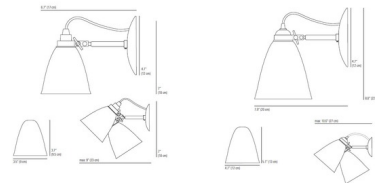

By Original BTC

Description

The Hector Dome Wall Sconce is a British design classic in bone china with a head that can adjust to direct light wherever you need it. Comes in Natural White, Light Green, or Light Blue with a matching backplate. Available in two sizes. Made in the UK. UL listed.

Shown in light blue

Specifications

COLOR	Light Blue
BODY FINISH	N/A
WATTAGE	40W
DIMMER	Standard 120V
DIMENSIONS	3.5"W x 7"H x 9"D
BULB NOT INCLUDED	1x R50/Candelabra (E12)/40W/120V Incandescent
COUNTRY OF ORIGIN	United Kingdom