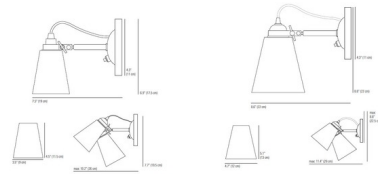

## Hector Pleat Switch Wall Sconce By Original BTC

### Description

The Hector Pleat Switch Wall Sconce is a British design classic in Natural White bone china pleated shade. Head can adjust to direct light where you need it. Available in two sizes. On/Off switch is located on the backplate. Made in the UK. UL listed.

### Specifications

COLOR . . . . . Natural White  
BODY FINISH . . . . . Brushed Steel  
WATTAGE . . . . . 40W  
DIMMER . . . . . Standard 120V  
DIMENSIONS . . . . . 4.3"W x 6.9"H x 10.2"D  
BULB NOT INCLUDED . . . . . 1 x A19/Medium (E26)/40W/120V Incandescent  
COUNTRY OF ORIGIN . . . . . United Kingdom

### Technical Information

PRODUCT DIMENSIONS . . . . . Backplate: 4.7" Dia.

CLICK TO VIEW PRODUCT

Notes: