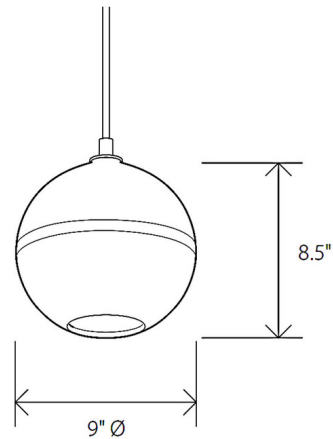

### Specifications

COLOR	White / Ivory
BODY FINISH	Satin Brass
WATTAGE	4W
DIMMER	Standard 120V
DIMENSIONS	9"W x 8.5"H
BULB INCLUDED	1 x G25/Medium (E26)/4W/120V LED
COUNTRY OF ORIGIN	United States

### Technical Information

PRODUCT DIMENSIONS	Adjustable Fabric Cord Length: 72"
COLOR RENDERING	.90 CRI
LAMP COLOR	2700K
LUMENS/WATT	87.50
LUMINOUS FLUX	350 lumens

Shown in black / white / ivory

CLICK TO VIEW PRODUCT