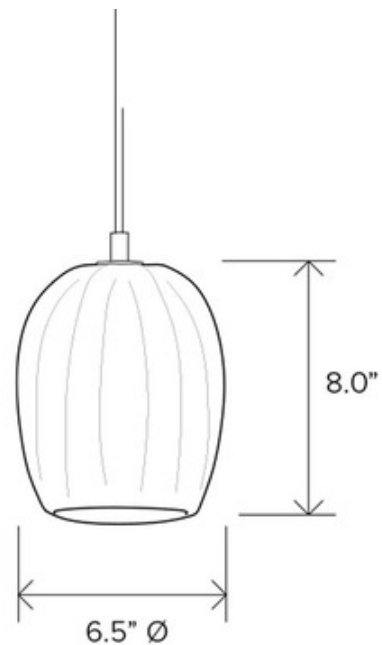

COMPANY	PROJECT	FIXTURE TYPE	APPROVED BY	DATE