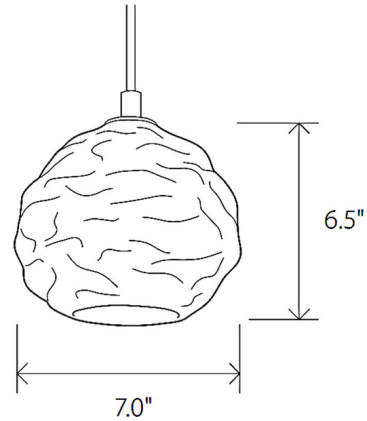

CLICK TO VIEW PRODUCT

Notes: