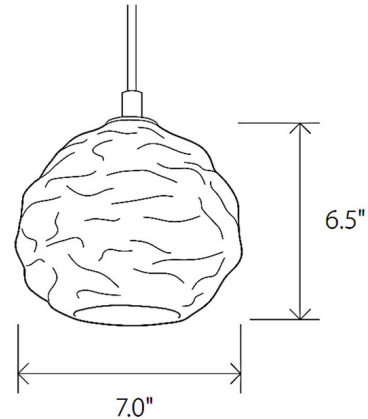

Specifications

COLOR Clear
BODY FINISH Brushed Brass
WATTAGE 4W
DIMMER Standard 120V
DIMENSIONS 7"W x 6.5"H
BULB INCLUDED 1 x G16.5/Candelabra (E12)/4W/120V LED
COUNTRY OF ORIGIN United States

Technical Information

PRODUCT DIMENSIONS Max Overall Height: 72"
COLOR RENDERING 90 CRI
LAMP COLOR 2700K
LUMENS/WATT 87.50
LUMINOUS FLUX 350 lumens

Shown in brushed brass / clear

CLICK TO VIEW PRODUCT

Notes: