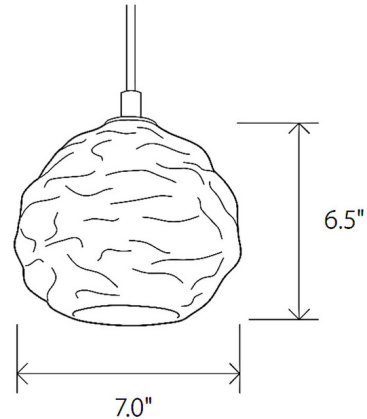

Specifications

COLOR	Clear
BODY FINISH	Brushed Brass
WATTAGE	4W
DIMMER	Standard 120V
DIMENSIONS	7"W x 6.5"H
BULB INCLUDED	1 x G16.5/Candelabra (E12)/4W/120V LED
COUNTRY OF ORIGIN	United States

Technical Information

PRODUCT DIMENSIONS	Max Overall Height: 72"
COLOR RENDERING	.90 CRI
LAMP COLOR	2700K
LUMENS/WATT	87.50
LUMINOUS FLUX	350 lumens

Shown in brushed brass / clear

CLICK TO VIEW PRODUCT

Notes: