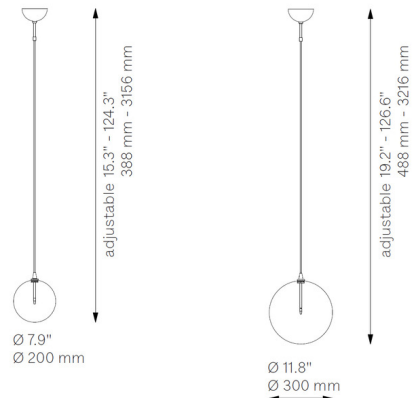

### Specifications

COLOR . . . . . Clear  
BODY FINISH . . . . . Lacquered Burnished Brass  
WATTAGE . . . . . 1.6W  
DIMMER . . . . . Low Voltage Electronic  
DIMENSIONS . . . . . 11.8"W x 11.8"H  
BULB NOT INCLUDED . . . . . 1 x LED/G4 (bipin)/1.6W/12V LED