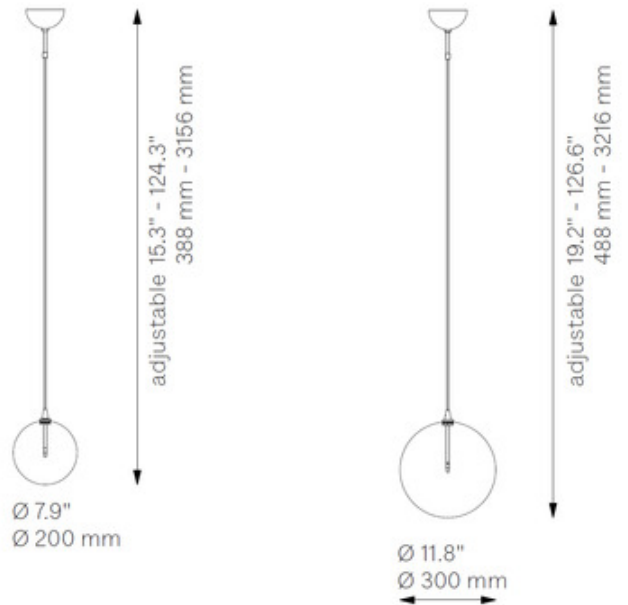

BRAND

Schwung Home

DESCRIPTION

The Clear Glass Globe Pendant brings a clean simple vibe to a variety of spaces in your home. A clear mouth-blown glass globe is complemented by a Brass finish and Black cord.

Shown in: Lacquered Burnished Brass / Clear

| | |
|--------------------------|---------------------------------|
| SHADE COLOR | Clear |
| BODY FINISH | Lacquered Burnished Brass |
| WATTAGE | 1.6W |
| DIMMER | Low Voltage Electronic |
| DIMENSIONS | 11.8"W x 11.8"H |
| BULB NOT INCLUDED | |
| LAMP | 1 x LED/G4 (bipin)/1.6W/12V LED |

Technical Information

| | |
|----------------------|------------|
| LUMINOUS FLUX | 200 lumens |
| LUMENS/WATT | 125.00 |
| LAMP COLOR | 2700K |

SPEC # SWG890115

| COMPANY | PROJECT | FIXTURE TYPE | APPROVED BY | DATE |
|---------|---------|--------------|-------------|------|
| | | | | |