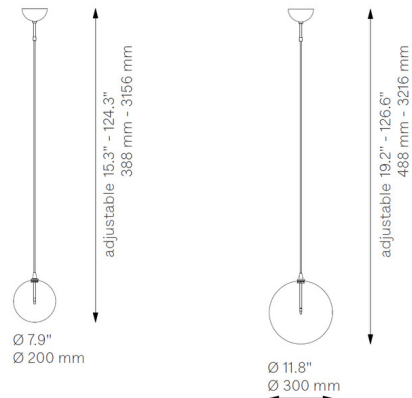

Shown in lacquered burnished brass / clear

Specifications

COLOR Clear
BODY FINISH Lacquered Burnished Brass
WATTAGE 1.6W
DIMMER Low Voltage Electronic
DIMENSIONS 11.8"W x 11.8"H
BULB NOT INCLUDED 1 x LED/G4 (bipin)/1.6W/12V LED