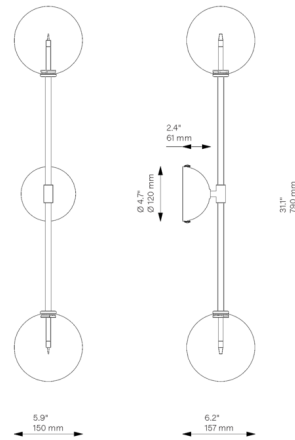

CLICK TO VIEW PRODUCT

Notes: