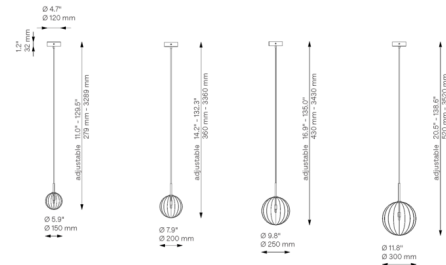

Description

Featuring sparkling borosilicate transparent ribbon glass globe shades, the Dries Pendant is a versatile piece. Place above the kitchen island or cluster different sizes for a dramatic statement.

Shown in lacquered burnished brass / dries ribbon

Specifications

COLOR Dries Ribbon
 BODY FINISH Lacquered Burnished Brass
 WATTAGE 4W
 DIMMER Low Voltage Electronic
 DIMENSIONS 5.9"W x 5.9"H
 BULB INCLUDED 1 x JCD/G9/4W/120V LED
 OTHER BULB OPTIONS 1 x JCD/G9/20W/120V Halogen

Technical Information

LAMP COLOR 2700K
 LUMENS/WATT 62.50
 LUMINOUS FLUX 250 lumens

CLICK TO VIEW PRODUCT

Notes: