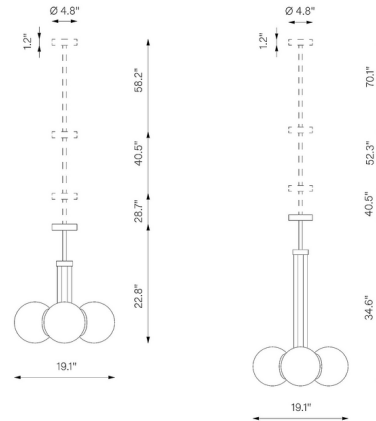

Lightology

lightology.com
866-954-4489
04-10-26

Project: _____

Company: _____

Location: _____ Fixture Type: _____

SPEC #: **SWG890131**

Approved On: _____ Approved By: _____

Tubular Chandelier By Schwung Home

Description

The Tubular Chandelier pays homage to Bauhaus design with a frame constructed from curved metal tubes characteristic of the style. A trio of acid-etched, Opal glass globes shield the light bulbs to produce softly diffused light.

Shown in black gunmetal / opal matte

Specifications

COLOR Opal Matte
BODY FINISH Black Gunmetal
WATTAGE 15W
DIMMER Low Voltage Electronic
DIMENSIONS 19.1"W x 22.8"H
BULB INCLUDED 3 x B10/Candelabra (E12)/5W/120V LED

Technical Information

LAMP COLOR 3000K
LUMENS/WATT 300.00
LUMINOUS FLUX 1500 lumens

CLICK TO VIEW PRODUCT

Notes: