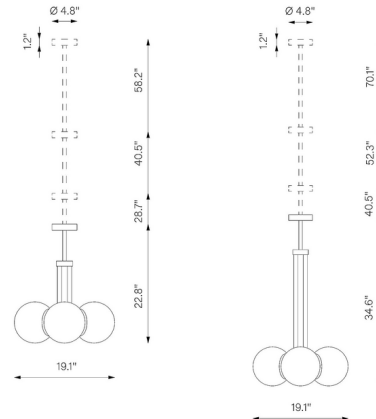

Technical Information

LAMP COLOR 3000K
LUMENS/WATT 300.00
LUMINOUS FLUX . . . . . 1500 lumens

CLICK TO VIEW PRODUCT

Notes: