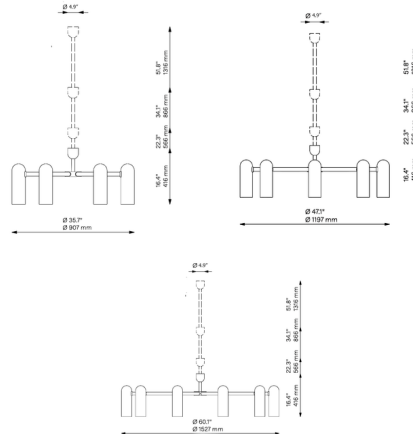

Lightology

lightology.com
866-954-4489
04-24-26

Project: _____

Company: _____

Location: _____ Fixture Type: _____

SPEC #: **SWG890133**

Approved On: _____ Approved By: _____

Odyssey Round Chandelier By Schwung Home

Description

The Odyssey Round Chandelier's grouping of opal glass shades will produce a warm, diffused glow in any space. The diffusers feature a cylindrical shape rising to a domed top, symmetrically arranged around central stem for a serene, balanced expression.

Shown in lacquered burnished brass / opal matte

Specifications

COLOR Opal Matte
BODY FINISH Lacquered Burnished Brass
WATTAGE 30W
DIMMER Low Voltage Electronic
DIMENSIONS 35.7"W x 16.4"H
BULB INCLUDED 6 x B10/Candelabra (E12)/5W/120V LED