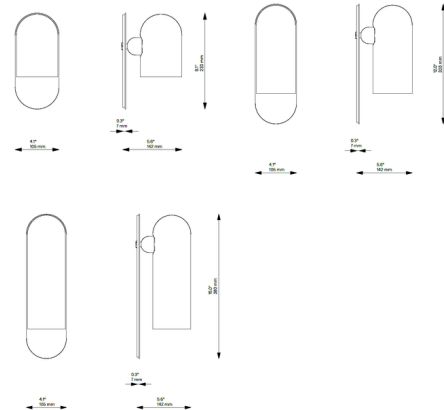

Lightology

lightology.com
866-954-4489
06-21-26

Project: _____

Company: _____

Location: _____ Fixture Type: _____

SPEC #: **SWG890140**

Approved On: _____ Approved By: _____

Odyssey Table Lamp By Schwung Home

Description

The Odyssey Table Lamp's opal glass shade will produce a warm, diffused glow in any space. The diffuser features a cylindrical shape rising to a domed top. This shape is echoed in the lamp's base for serene, balanced expression. On/off switch located on cord.

Shown in black gunmetal / opal matte

Specifications

COLOR	Opal Matte
BODY FINISH	Black Gunmetal
WATTAGE	5W
DIMMER	N/A
DIMENSIONS	3.9"W x 17.5"H x 8.3"D
BULB INCLUDED	1 x B10/Candelabra (E12)/5W/120V LED
OTHER BULB OPTIONS	1 x B10/Candelabra (E12)/120V LED