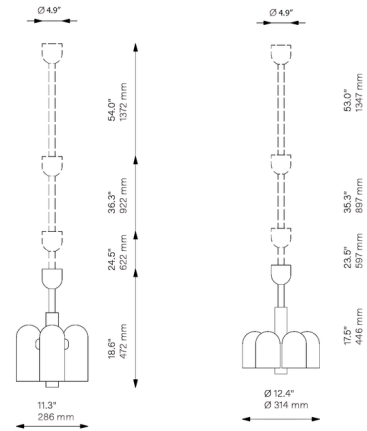

CLICK TO VIEW PRODUCT

Notes: