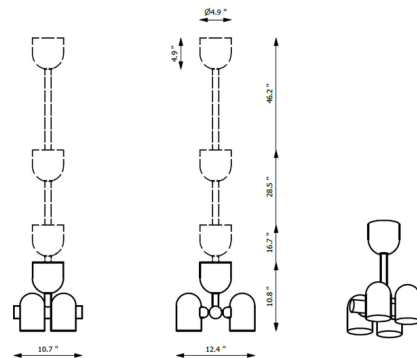

CLICK TO VIEW PRODUCT

Notes: